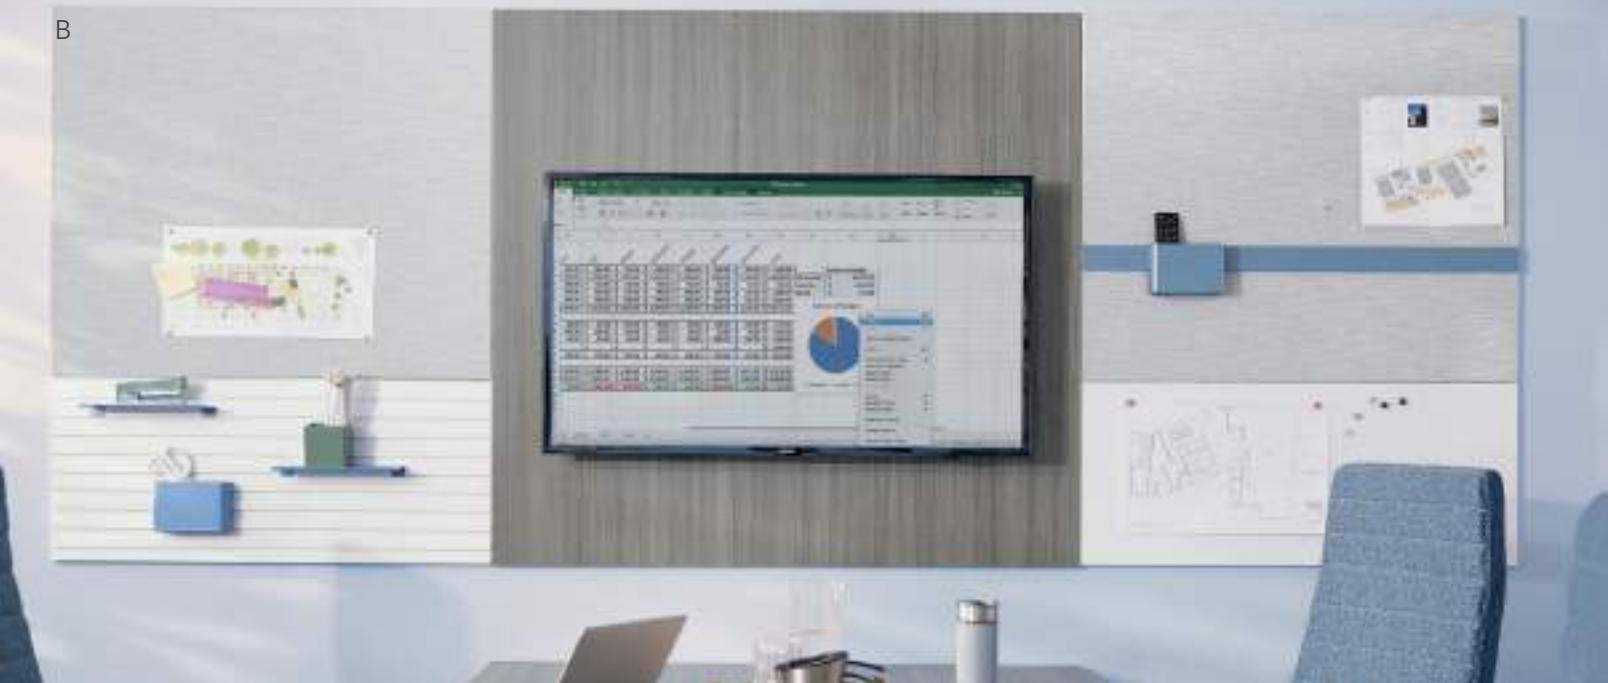

Workwall

Taking Function to the Next Level

What if we told you there's a single solution that ties clever creativity, meaningful connection, and streamlined organization into one cohesive unit? Workwall is a brilliant tile system that mixes and matches fabric, glass, metal and laminate materials with a variety of tools and accessories, making it an invaluable performer and exemplary partner to a variety of HON products.

A

B

Workwall

- A. Shown in Amethyst, Florence Walnut & Charcoal glass
- B. Shown Portico Teak & Disperse Indigo
- C. Shown in Skyline Walnut & Appoint Blackberry

VIEW WORKWALL
MEDIA GALLERY