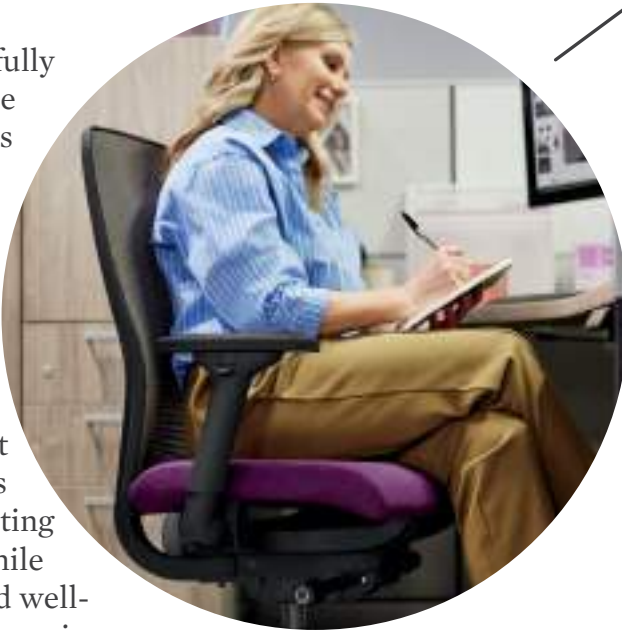

Make your space *work*

At HON, we know a thoughtfully designed workspace sets the stage for better work. That's why we exist. No matter how simple or complex, how big or small, we help businesses create an environment that makes the most of their spaces. With our decades of expertise and range of product solutions, business and organizations can be confident that HON translates today's work styles and trends into contemporary, inviting spaces that express their brand, while promoting greater productivity and well-being. This is how we deliver our promise. Today. Tomorrow. Every day. It's why we've been in business since 1944. And why businesses continue to depend on HON.